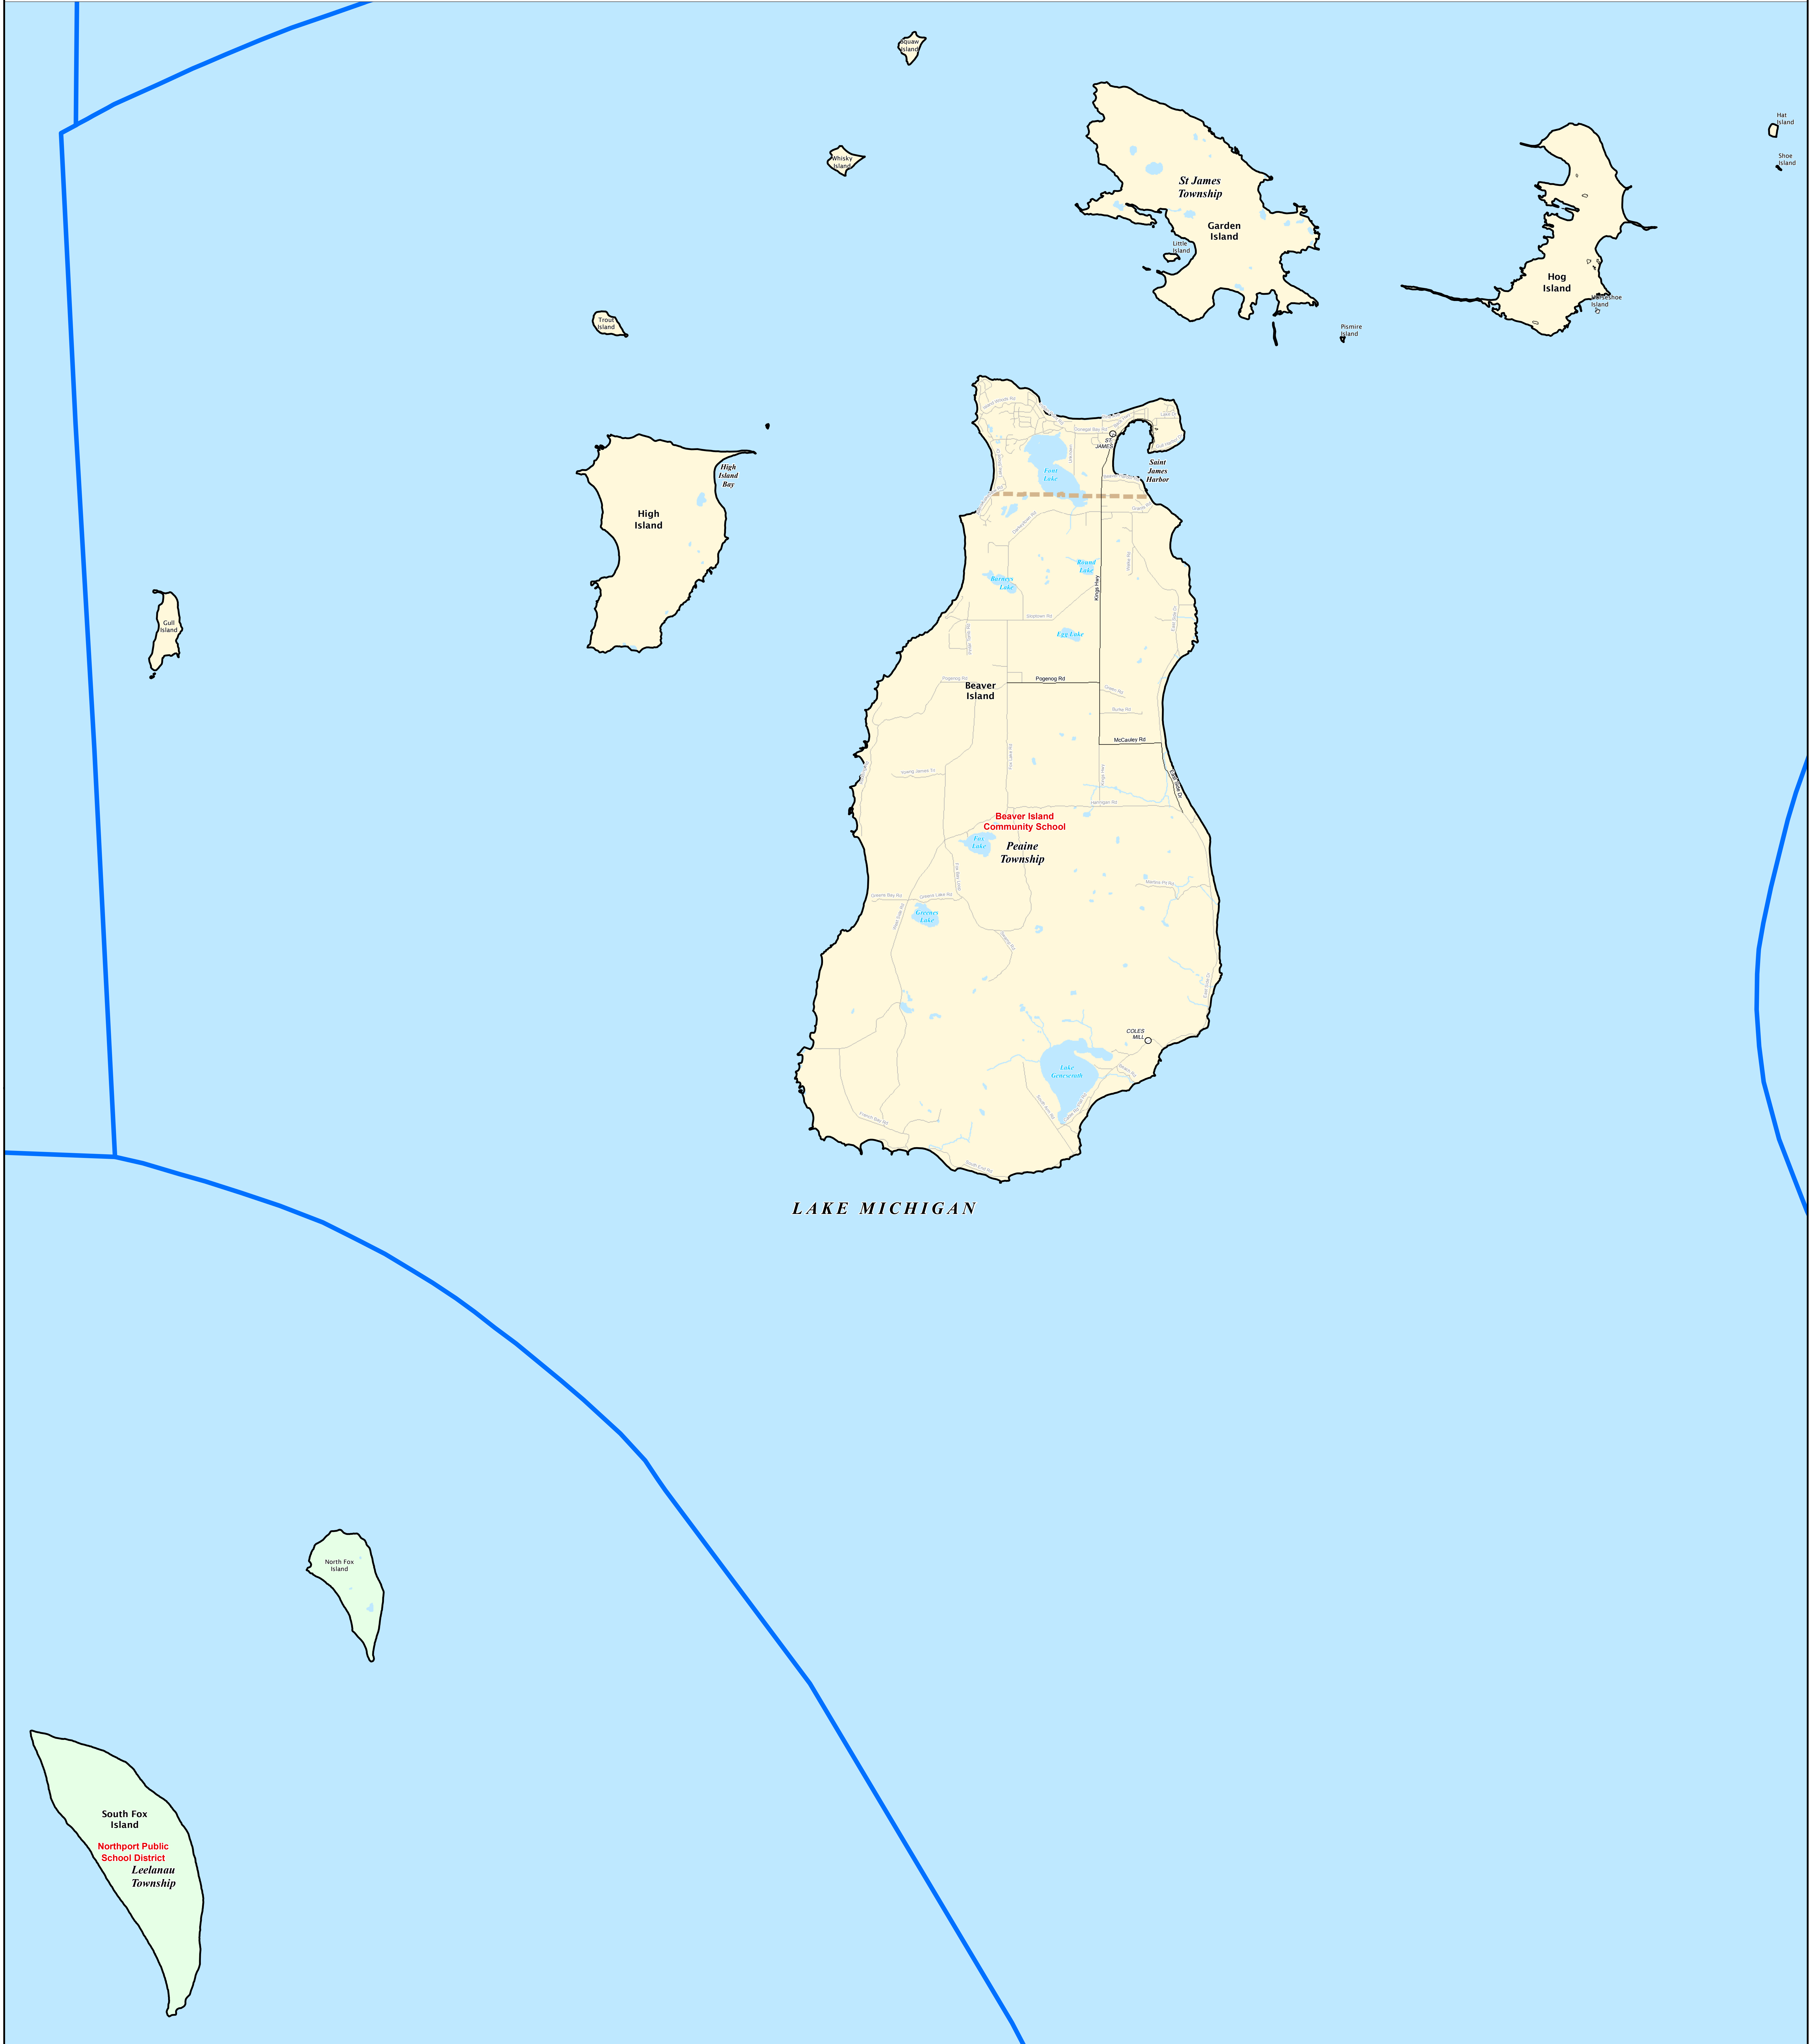

CHARLEVOIX-EMMET ISD (PART)

0 2.5 5 Miles

*Note: Non K-12 School Districts identified with Asterisk (*) in Name

11/18/13

Legend	
	Intermediate School District
	School District
	City
	Township
	Village
	Census Designated Place
	County
	Unincorporated Place
	Freeway
	Highway
	Primary Road
	Local Road
	Railroad
	Water Feature
	River, Stream, or Drain

Source: Michigan Geographic Framework, v13a