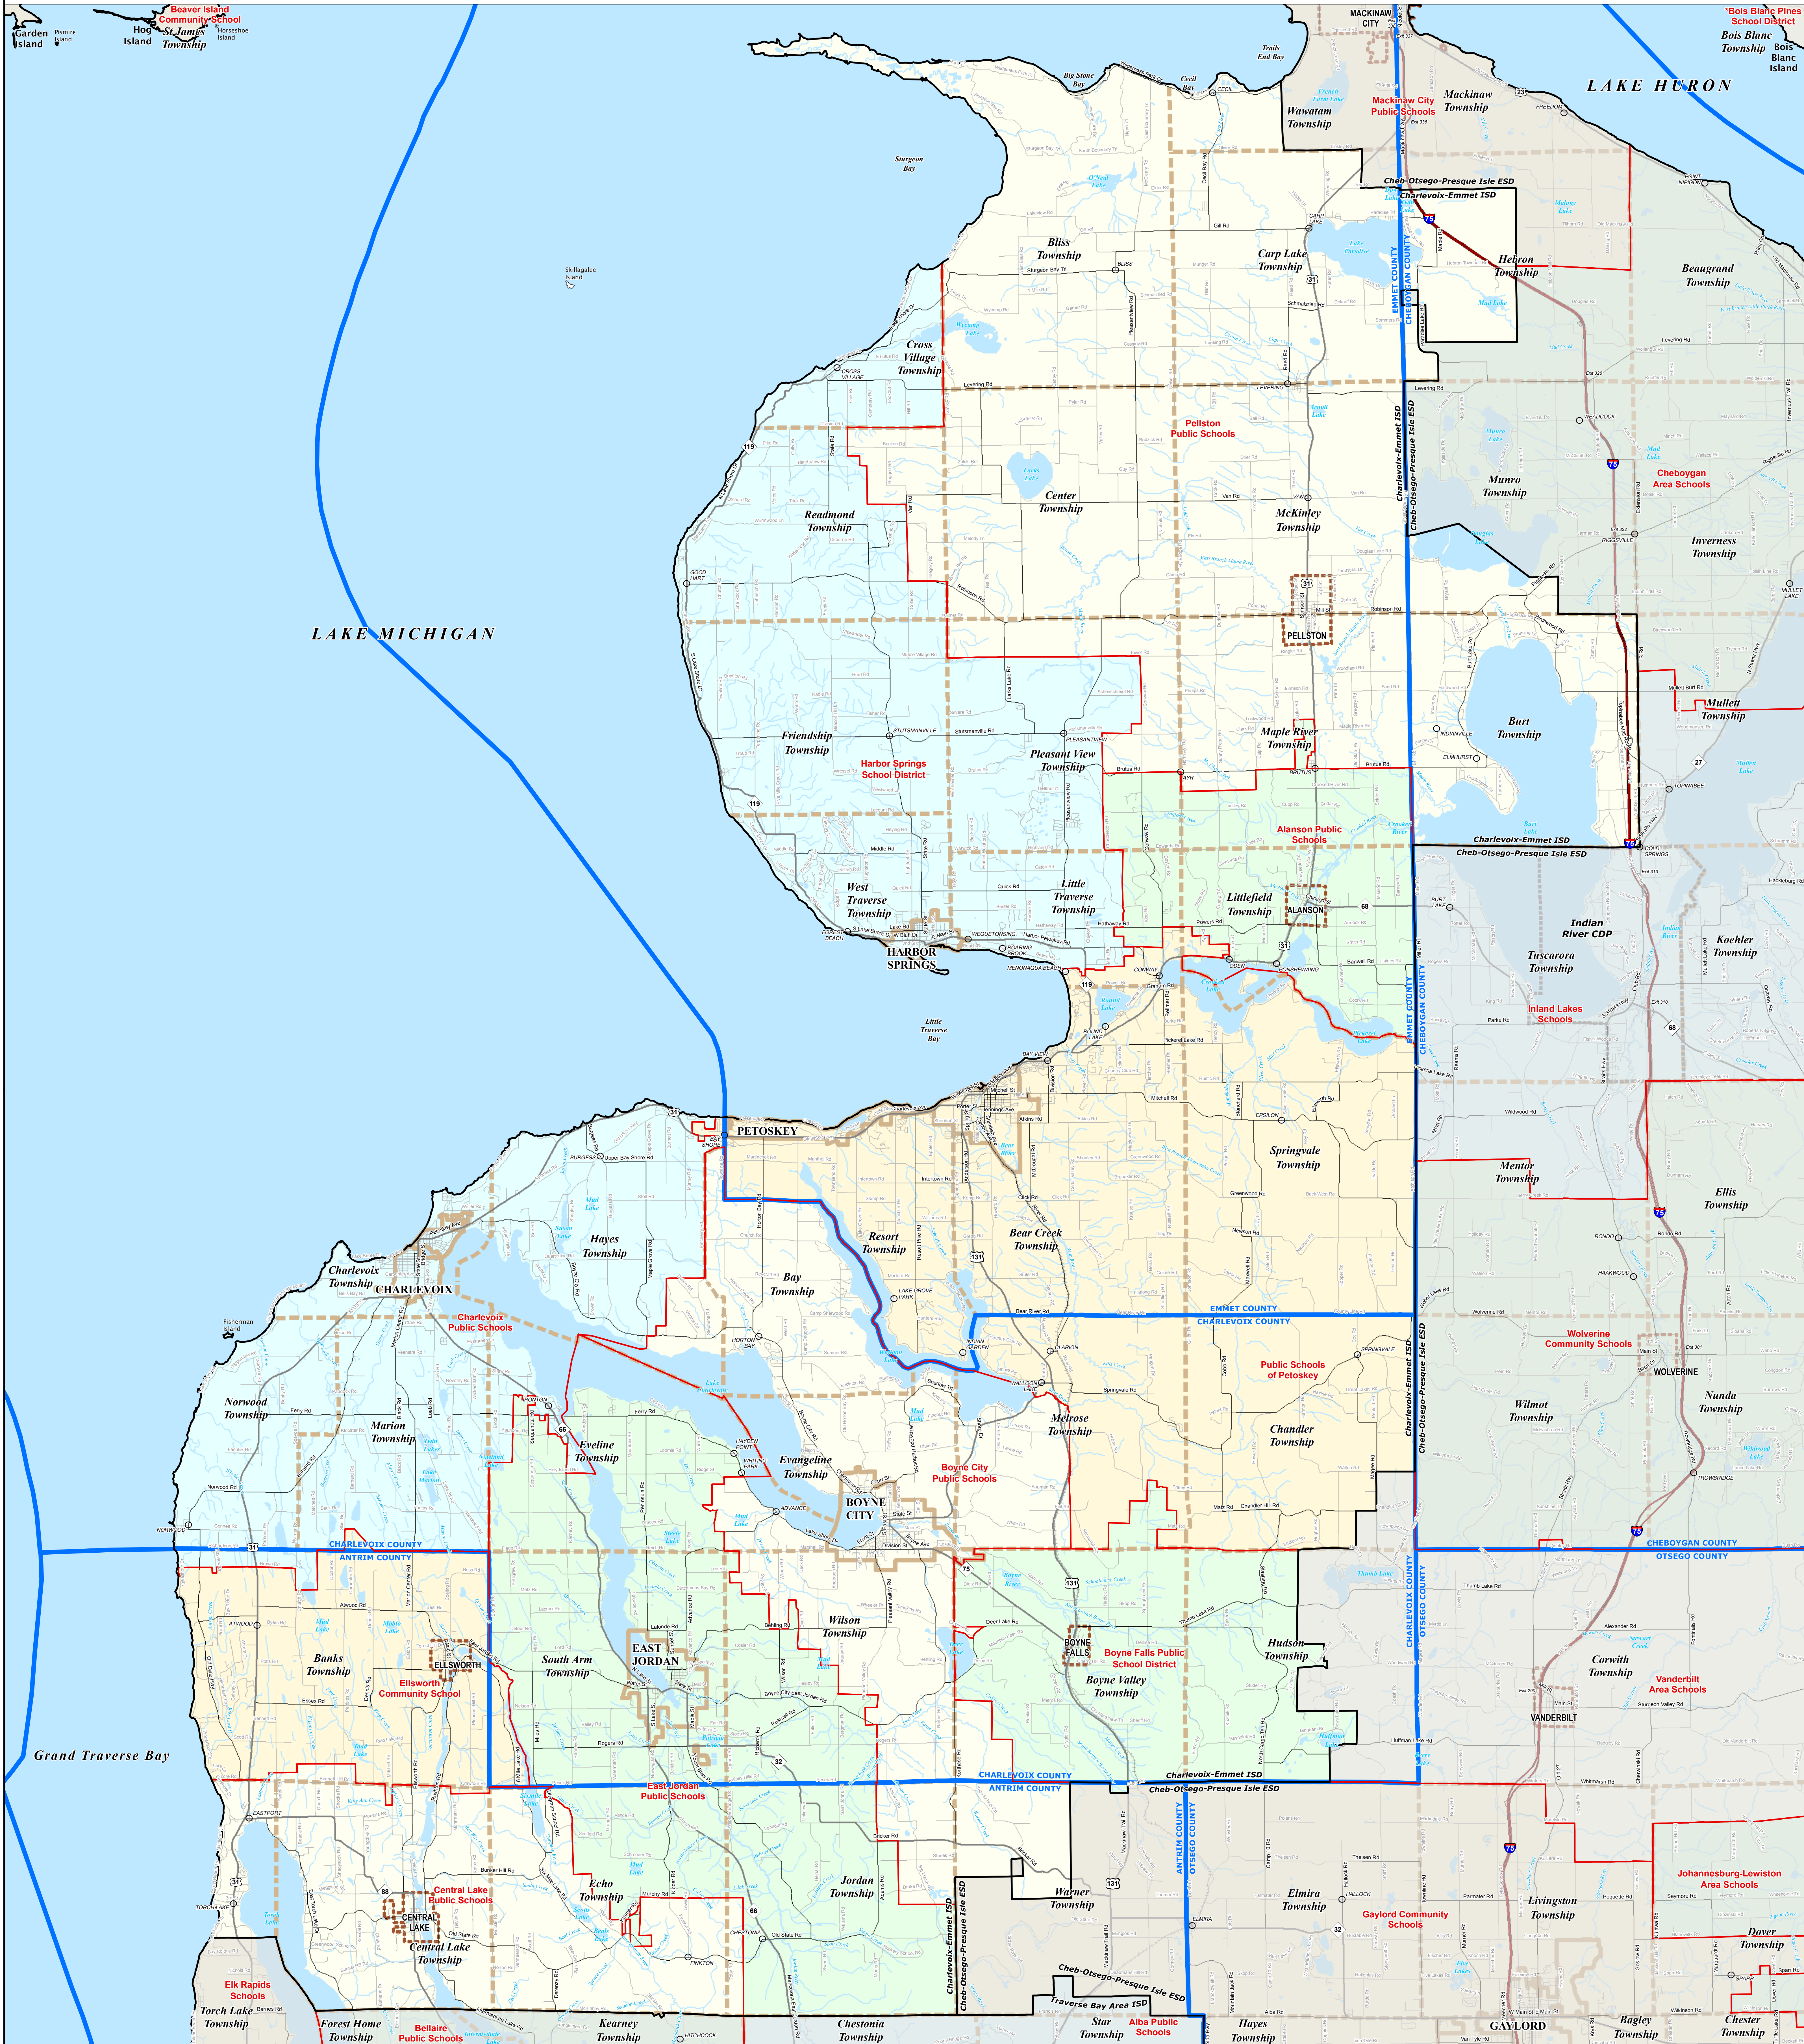

CHARLEVOIX-EMMET ISD

0 2.5 5 Miles

Note: Non K-12 School Districts identified with Asterisk () in Name

All information presented in this publication is in the public domain and may be reproduced, reprinted, and redistributed as desired.

11/18/13

Legend

	County	
	Unincorporated Place	
	Freeway	
	Highway	
	Primary Road	
	Local Road	

Source: Michigan Geographic Framework, v13a

CHARLEVOIX-EMMET ISD (PART)

0 2.5 5 Miles

Note: Non K-12 School Districts identified with Asterisk () in Name

11/18/13

Legend	
	Intermediate School District
	School District
	City
	Township
	Village
	Census Designated Place
	County
	Unincorporated Place
	Freeway
	Highway
	Primary Road
	Local Road
	Railroad
	Water Feature
	River, Stream, or Drain

Source: Michigan Geographic Framework, v13a